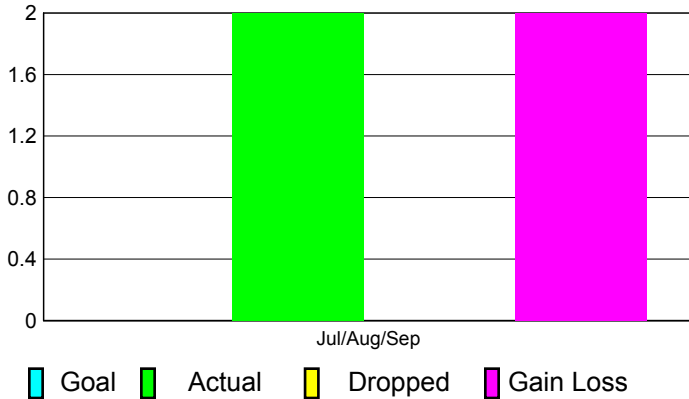

2011-2012 GMT Reports for District (or Undistricted) **District 321 E**

GMT: **VINOD KHANNA**

Location: **INDIA**

GMT CA: **6**

CLUBS

Club Results
2011-2012

Clubs
2010-2011

Month	New Club Goal	Actual New Clubs	Actual Dropped Clubs	Gain/Loss of Clubs	Gain/Loss of Clubs
Jul/Aug/Sep		2	0	2	1
Totals		2	0	2	1

Club Results 2011-2012

Goal, New, Dropped, Gain/Loss

Comparison of Club Gain/Loss

Current Year Compared to the Previous Year

YTD Status Quo Clubs 2011-2012

Status Quo Clubs Compared to Status Quo Members

MEMBERSHIP