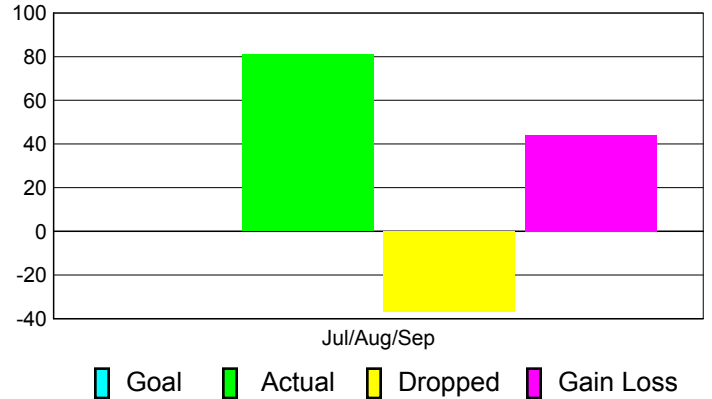

Membership Results 2011-2012

Goal, New, Dropped, Gain/Loss