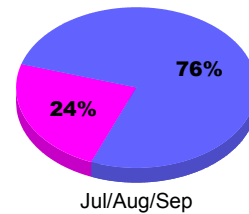

Membership Results
2011-2012

Membership
2010-2011

Month	Net Memb Goal	Actual New Memb	Actual Dropped Memb	Gain/Loss of Memb	Gain/Loss of Memb
Jul/Aug/Sep		81	-37	44	22
Totals		81	-37	44	22

Membership Results 2011-2012

Goal, New, Dropped, Gain/Loss

Comparison of Membership Gain/Loss

Current Year Compared to the Previous Year

Gender Comparison 2011-2012

Male Female